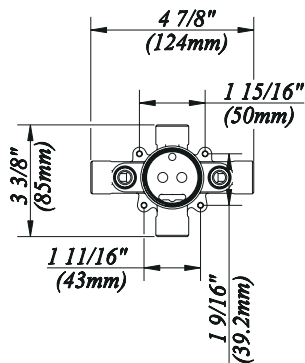

CERAMIC

BATH

Features:

- Metal lever handle
- Metal shower arm
- Zinc diverter spout
- Pressure balanced valve

10306
Chrome Finish