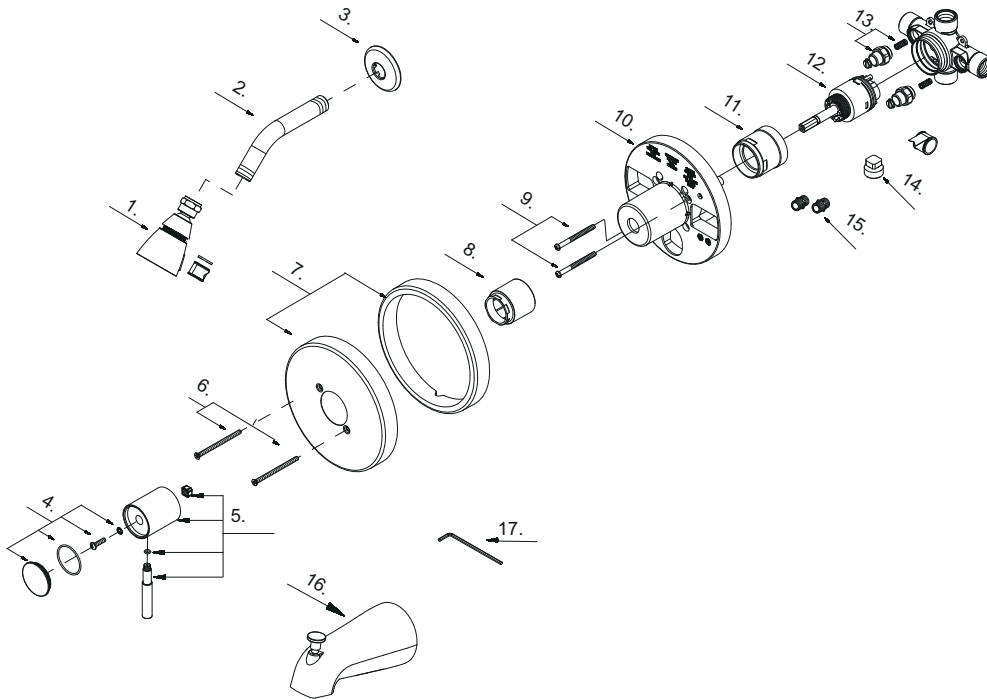

CERAMIC

BATH

Features:

- Metal lever handle
- Metal shower arm
- Zinc diverter spout
- Pressure balanced valve

10306
Chrome Finish

Features:

- Metal lever handle
- Zinc diverter spout
- Metal shower arm
- Pressure balanced valve

1	Shower Head
2	Shower Arm
3	Shower Arm Flange
4	Handle Cap
5	Metal Handle Assembly
6	Screw Set(3/16" -24 * 4 " L)
7	Escutcheon Assembly
8	Sleeve
9	Screw Set(3/16" -24 * 2-3/16" L)
10	Plaster Guard
11	Retainer Nut
12	Ceramic Disc Cartridge
13	Check Valve
14	Plug
15	Threaded Connector
16	Spout W/Diverter
17	Hex Wrench (H3.18 *20 mm L * 90 mm L)

10306
Chrome Finish