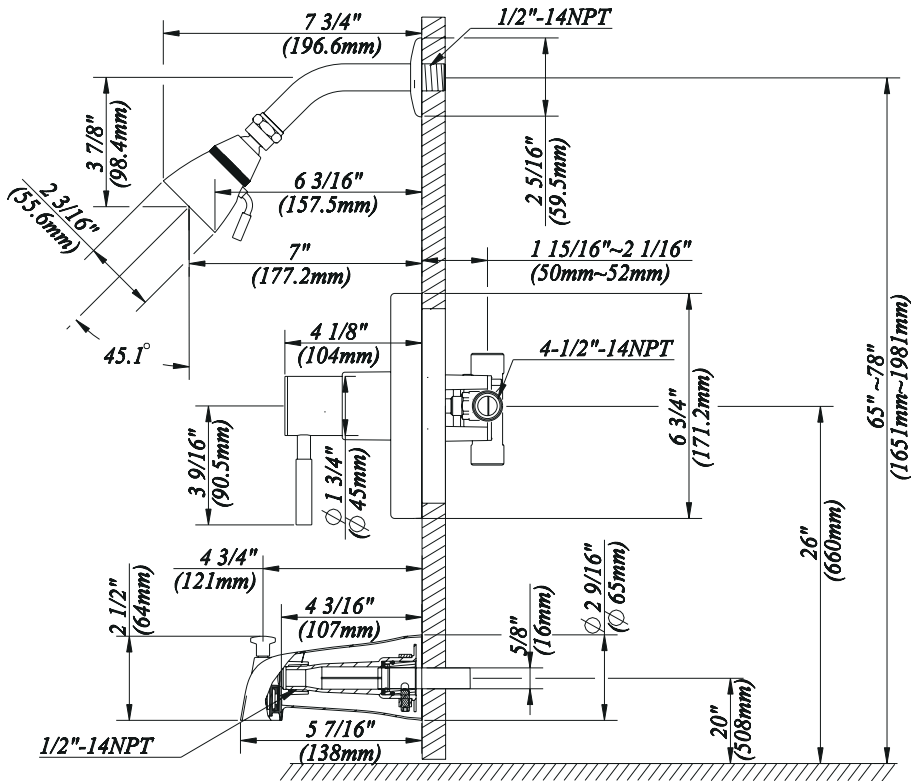

CERAMIC

BATH

Features:

- Metal lever handle
- Metal shower arm
- Zinc diverter spout
- Pressure balanced valve

10306
Chrome Finish

Features:

- Metal lever handle
- Zinc diverter spout
- Metal shower arm
- Pressure balanced valve

1	Shower Head
2	Shower Arm
3	Shower Arm Flange
4	Handle Cap
5	Metal Handle Assembly
6	Screw Set(3/16" -24 * 4 " L)
7	Escutcheon Assembly
8	Sleeve
9	Screw Set(3/16" -24 * 2-3/16" L)
10	Plaster Guard
11	Retainer Nut
12	Ceramic Disc Cartridge
13	Check Valve
14	Plug
15	Threaded Connector
16	Spout W/Diverter
17	Hex Wrench (H3.18 *20 mm L * 90 mm L)