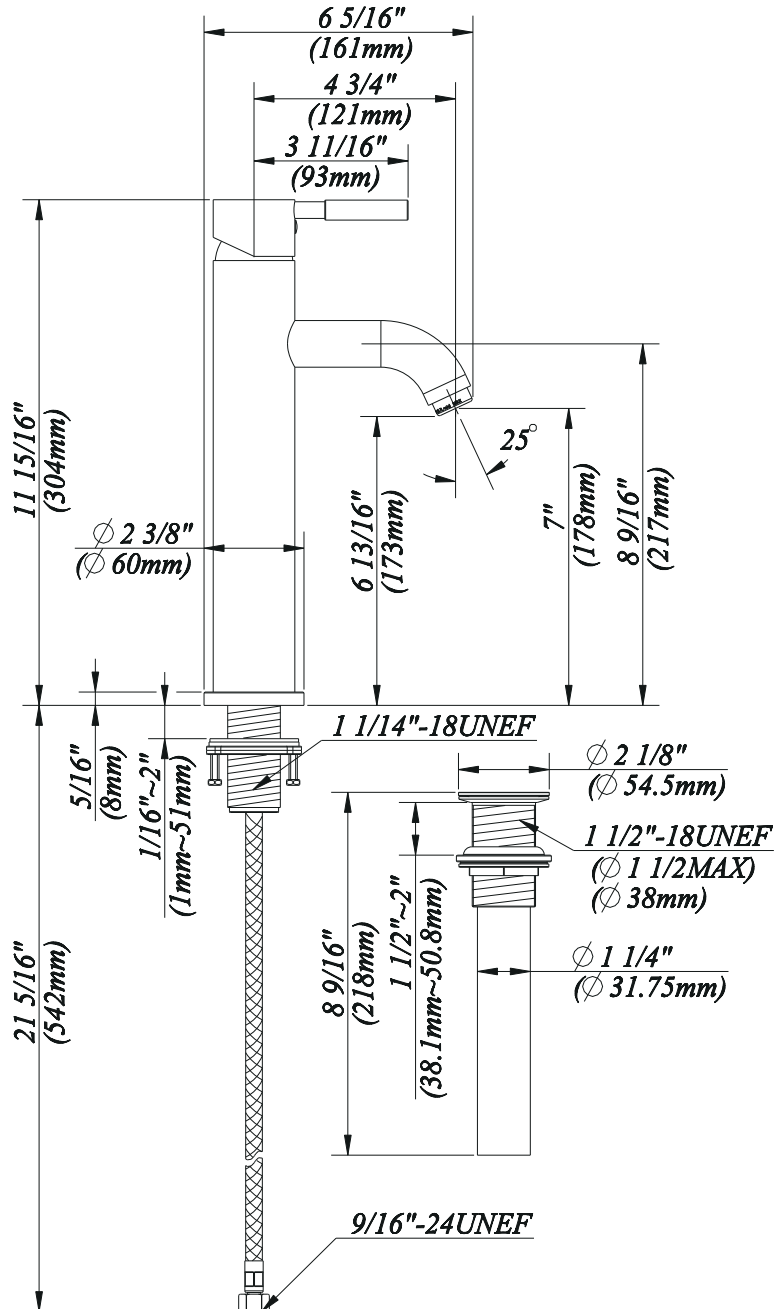

CERAMIC

LAVATORY

Features:

- Metal lever handle
- Water saving aerator
- Ceramic cartridge
- Brass grid strainer

10304
Chrome Finish
Brass Grid Strainer

CERAMIC

LAVATORY

Features:

- Metal lever handle
- Water saving aerator
- Ceramic cartridge
- Brass grid strainer

1	Metal Handle
2	Index Button-Cold/Hot
3	Trim Cap
4	Locking Nut
5	Ceramic Disc Cartridge
6	Supply Hose
7	Aerator
8	Base Trim Ring
9	Mounting Hardware
10	Supply Pipe
11	Grid Strainer
12	Hex Wrench (H2.5 * 19 mm L * 53 mm L)

10304
Chrome Finish
Brass Grid Strainer