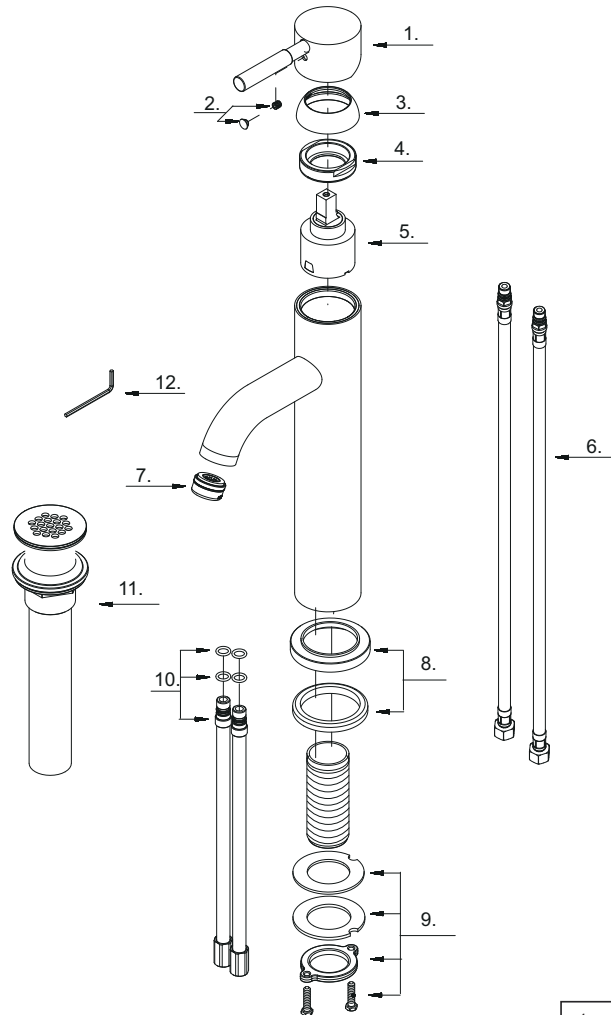

CERAMIC

LAVATORY

Features:

- Metal lever handle
- Water saving aerator
- Ceramic cartridge
- Brass grid strainer

10304
Chrome Finish
Brass Grid Strainer

CERAMIC

LAVATORY

Features:

- Metal lever handle
- Water saving aerator
- Ceramic cartridge
- Brass grid strainer

1	Metal Handle
2	Index Button-Cold/Hot
3	Trim Cap
4	Locking Nut
5	Ceramic Disc Cartridge
6	Supply Hose
7	Aerator
8	Base Trim Ring
9	Mounting Hardware
10	Supply Pipe
11	Grid Strainer
12	Hex Wrench (H2.5 * 19 mm L * 53 mm L)

10304
Chrome Finish
Brass Grid Strainer