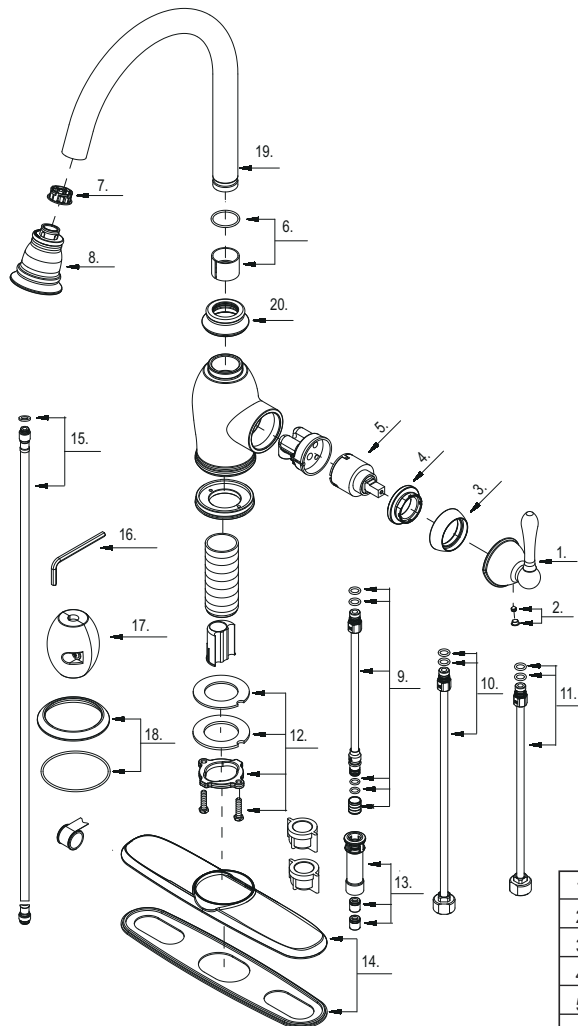

CERAMIC

KITCHEN

Features:

- Metal lever handle
- Ceramic cartridge
- Pull-down spray
- 1 or 3 hole installation
- Water saving aerator
- 8" center distance

10300
Chrome Finish
With Pull-down Spray

10301
Brushed Nickel Finish
With Pull-down Spray

CERAMIC

KITCHEN

Features:

- Metal lever handle
- Ceramic cartridge
- Pull-down spray
- 1 or 3 hole installation
- Water saving aerator
- 8" center distance

1	Metal Handle Assembly
2	Handle Cap
3	Trim Cap
4	Locking Nut
5	Ceramic Disc Cartridge
6	Spout Seal Kit
7	Hose Guide
8	Hand Spray W/ Check valve
9	Supply Pipe
10	Supply Pipe-Hot
11	Supply Hose-Cold
12	Mounting Hardware Assembly
13	Hose Adaptor Assembly
14	Cover Plate & Putty Plate
15	Spray Hose Assembly
16	Hex Wrench(H2.5 * 19 mm L * 53 mm L)
17	Weight
18	Body Trim Ring
19	Spout
20	Spout Base

10300
Chrome Finish
With Pull-down Spray

10301
Brushed Nickel Finish
With Pull-down Spray

EZ-FLO INTERNATIONAL, INC. • 2750 E. Misson Blvd. Ontario, CA USA 9761

Technical Support: 888-328-2383