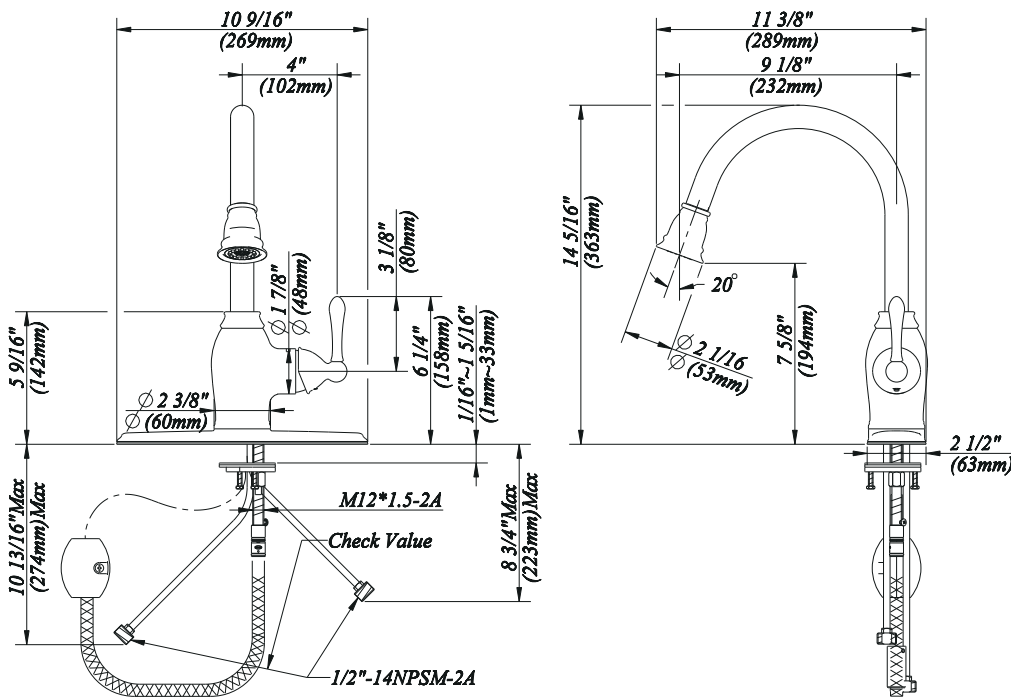

CERAMIC

KITCHEN

Features:

- Metal lever handle
- Ceramic cartridge
- Pull-down spray
- 1 or 3 hole installation
- Water saving aerator
- 8" center distance

10300
Chrome Finish
With Pull-down Spray

10301
Brushed Nickel Finish
With Pull-down Spray

CERAMIC

KITCHEN

Features:

- Metal lever handle
- Ceramic cartridge
- Pull-down spray
- 1 or 3 hole installation
- Water saving aerator
- 8" center distance

1	Metal Handle Assembly
2	Handle Cap
3	Trim Cap
4	Locking Nut
5	Ceramic Disc Cartridge
6	Spout Seal Kit
7	Hose Guide
8	Hand Spray W/ Check valve
9	Supply Pipe
10	Supply Pipe-Hot
11	Supply Hose-Cold
12	Mounting Hardware Assembly
13	Hose Adaptor Assembly
14	Cover Plate & Putty Plate
15	Spray Hose Assembly
16	Hex Wrench(H2.5 * 19 mm L * 53 mm L)
17	Weight
18	Body Trim Ring
19	Spout
20	Spout Base

10300
Chrome Finish
With Pull-down Spray

10301
Brushed Nickel Finish
With Pull-down Spray

EZ-FLO INTERNATIONAL, INC. • 2750 E. Misson Blvd. Ontario, CA USA 9761

Technical Support: 888-328-2383