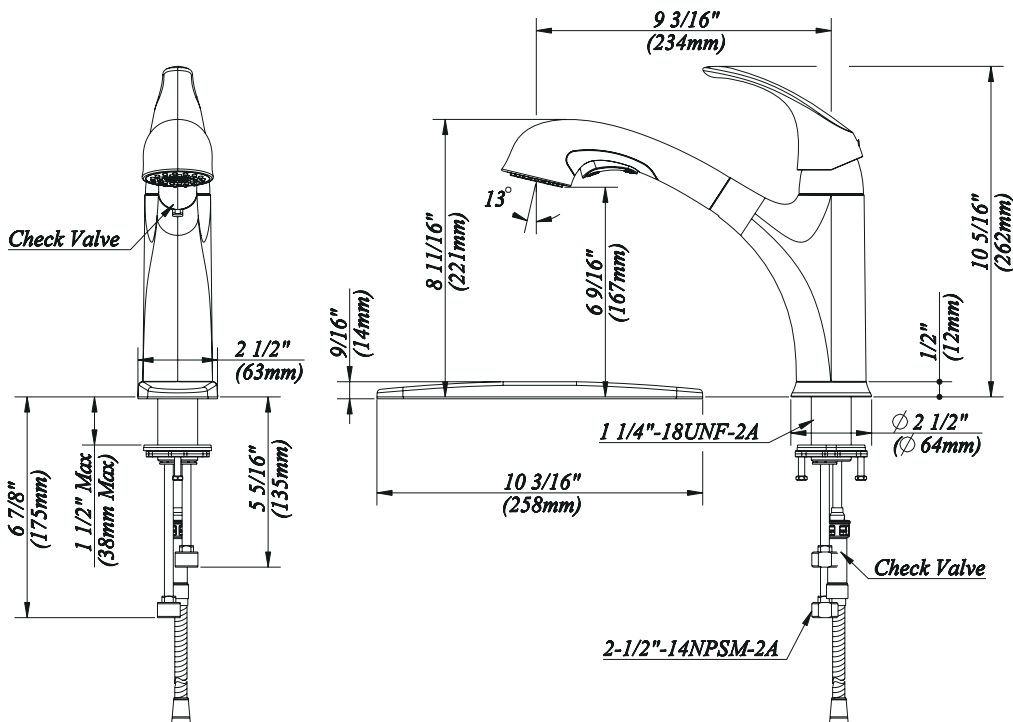

## Features:

- Metal lever handle
- Ceramic cartridge
- Pull-out spray
- 1 or 3 hole installation
- Water saving aerator
- 8" center distance

**10203**  
**Chrome Finish**  
**With Pull-out Spray**

**10204**  
**Brushed Nickel Finish**  
**With Pull-out Spray**

## Features:

- Metal lever handle
- Ceramic cartridge
- Pull-out spray
- 1 or 3 hole installation
- Water saving aerator
- 8" center distance

1	Metal Handle
2	Handle Cap
3	Trim Cap
4	Locking Nut
5	Ceramic Disc Cartridge
6	Hex Wrench(H2.5 * 19 mm L * 53 mm L)
7	Spray Head
8	Spout Trim Ring
9	Hose Adaptor Assembly
10	Mounting Hardware Assembly
11	Cover Plate & Putty Plate
12	Spray Hose
13	Weight
14	O-Ring Set ( 1/4" ID * 3/8" OD)