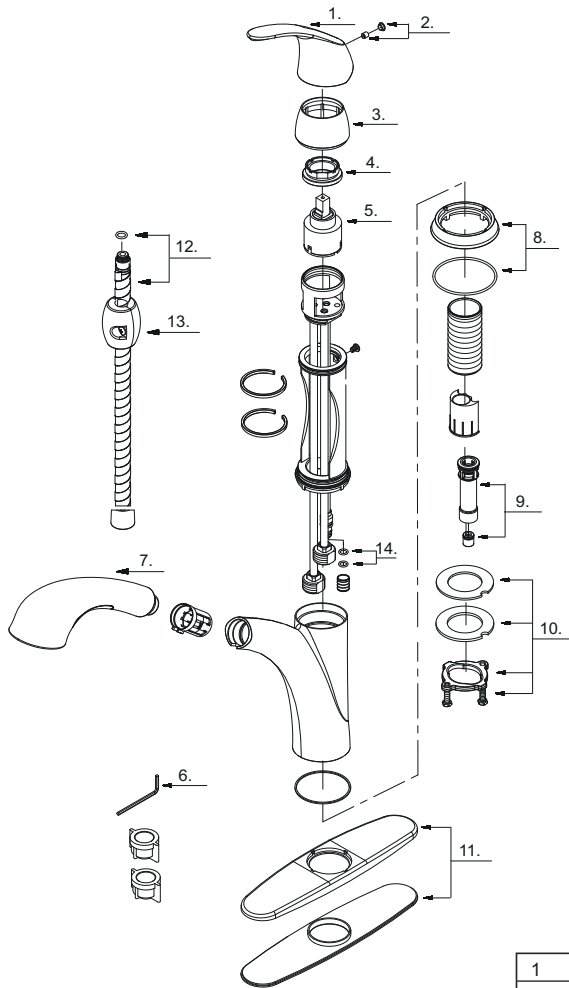

## Features:

- Metal lever handle
- Ceramic cartridge
- Pull-out spray
- 1 or 3 hole installation
- Water saving aerator
- 8" center distance

**10203**  
**Chrome Finish**  
**With Pull-out Spray**

**10204**  
**Brushed Nickel Finish**  
**With Pull-out Spray**

## Features:

- Metal lever handle
- Ceramic cartridge
- Pull-out spray
- 1 or 3 hole installation
- Water saving aerator
- 8" center distance

1	Metal Handle
2	Handle Cap
3	Trim Cap
4	Locking Nut
5	Ceramic Disc Cartridge
6	Hex Wrench(H2.5 * 19 mm L * 53 mm L)
7	Spray Head
8	Spout Trim Ring
9	Hose Adaptor Assembly
10	Mounting Hardware Assembly
11	Cover Plate & Putty Plate
12	Spray Hose
13	Weight
14	O-Ring Set ( 1/4" ID * 3/8" OD)